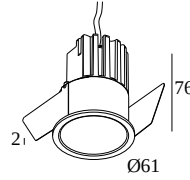

MINI DEEP RINGO II X 92737

19424 9230 B

AVAILABLE IN

BLACK 19424 9230 B

FLEMISH BRONZE OUTDOOR 19424 9230 FBRX

ANTHRACITE 19424 9230 N

WHITE 19424 9230 W