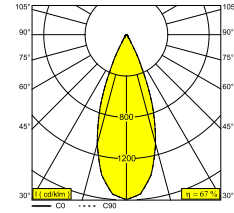

MINI DEEP RINGO II X 92737

19424 9230 B

AVAILABLE IN

BLACK 19424 9230 B

FLEMISH BRONZE OUTDOOR 19424 9230 FBRX

ANTHRACITE 19424 9230 N

WHITE 19424 9230 W

[View on website](#)

General info

LOCATION	indoor-outdoor
INSTALLATION	Ceiling Recessed
CUTOUT SHAPE/SIZE (MM)	round - 56
RECESSED DEPTH (MM)	80
THICKNESS OF MOUNTING SURFACE (MM)	min.5
INGRESS PROTECTION	IP65
WEIGHT (KG)	0.2
ADJUSTABILITY	non adjustable
INFORMATION	REFLECTOR WFL-37° EXCL.LED POWER SUPPLY 350-500mA-DC

Electrical info

CLASS	III
DIM TYPE	depending on power supply
ENERGY CLASS	E
CERTIFICATES	CB, ENEC, EPD

Lightsource info

LIGHTSOURCE NAME	LED
LIGHTSOURCE	LED array 5,8-8,6W / CRI>90 (R9: 60) / 2700K / 702-974lm
TM-30 VALUES	rf: 89 / Rg: 100
SDCM	SDCM1
RISKGROUP	RG1
LM80	L90B10 > 50000
BEAMANGLE	37°
LED TECHNICS (LIGHT SOURCE)	974lm // 8,6W // 113lm/W
LED TECHNICS (LUMINAIRE)	649lm // 9,9W // 66lm/W

Requirements

LED POWER SUPPLY 350 / 500mA-DC DIM

For detailed installation instructions, please consult the manual : [19424_XXX0_HAND.pdf](#)